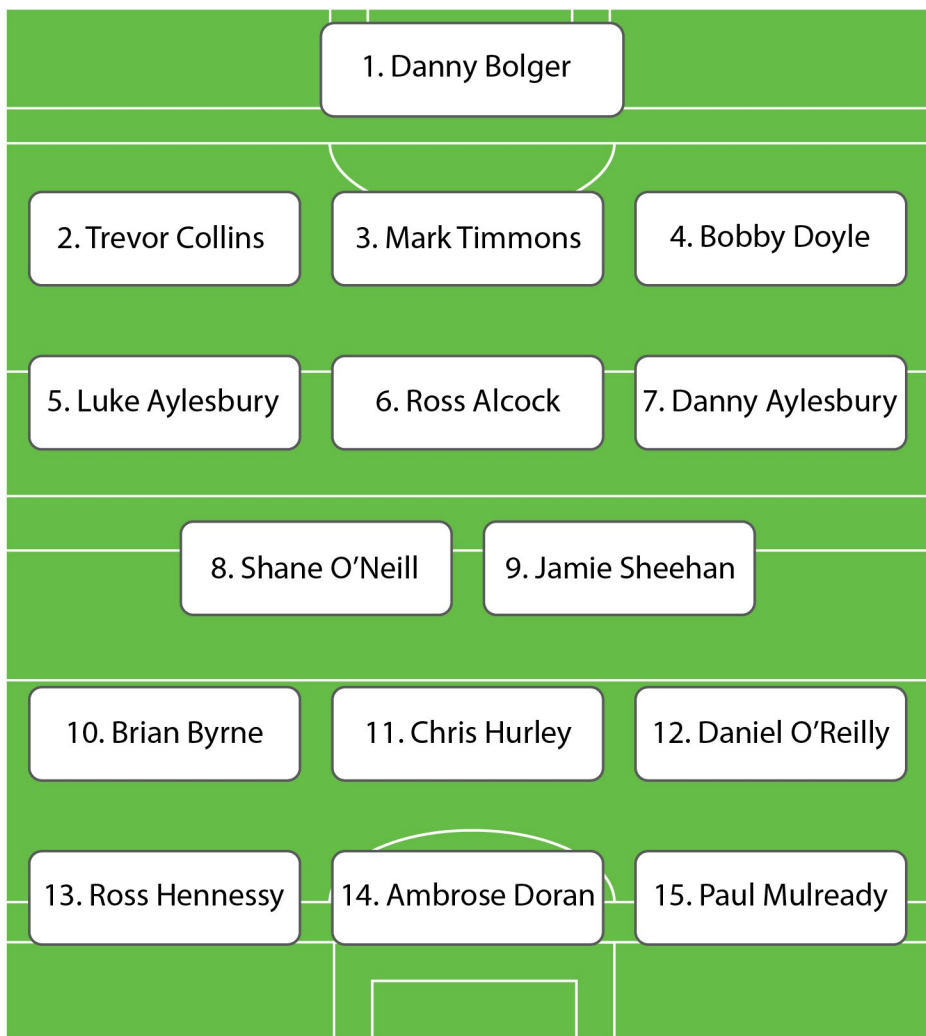

PROUDLY SUPPORTING LAOIS GAA

Performance, **covered.**TM

Magh Nala, IDA Industrial Estate
Quartertown, Mallow Co. Cork
+353 225 0926

Graiguecullen

Emo

- 16. Patrick Scully
- 17. Martin Doyle
- 18. Eoin Aylesbury
- 19. Shane Aylward
- 20. Michael Hand
- 21. Luke Hand
- 22. James Doogue