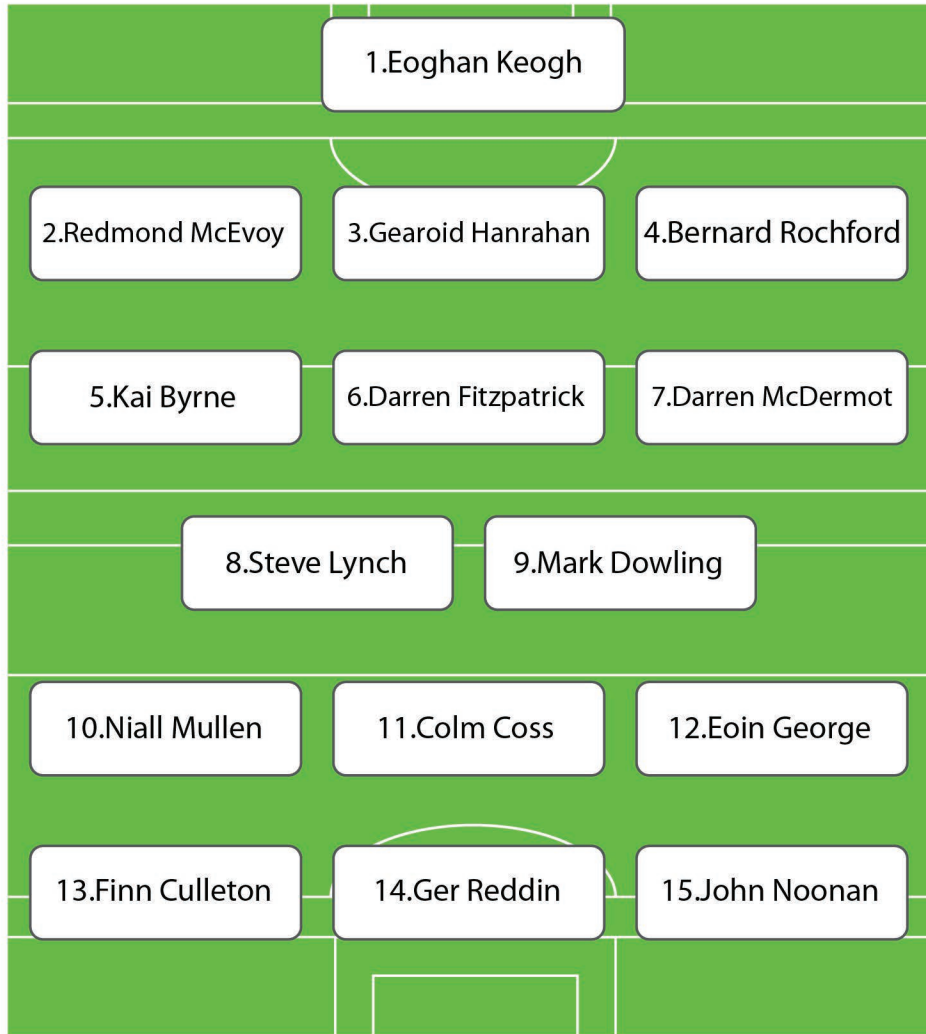

Mountmellick

16. Shane Conlon
17. Cian McCann
18. Cian Thompson
19. Ciaran Rochford
20. Darragh Hanlon
21. Jarlath Connolly

22. Thomas Bambrick
23. Tadhg Culliton
24. John Connolly
25. Dillon Payne
26. Mattie Culliton

27. Michael Dowling
28. Karl Donoher
29. Shane Dowling
30. Callum Smith
31. Jamie Fitzpatrick